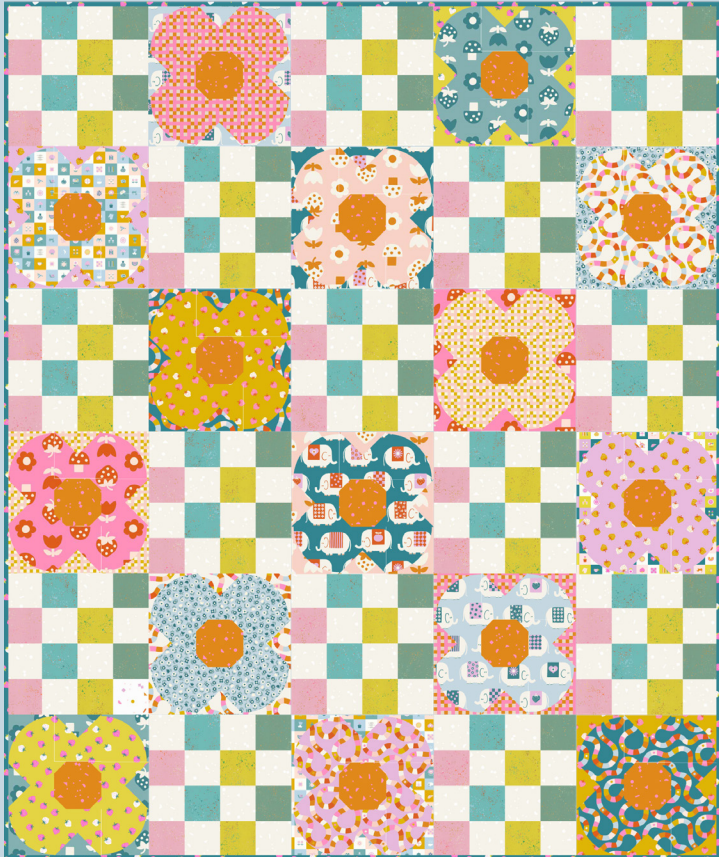

TURQUOISE RS5027 72M

FO FRIENDLY!

FO FRIENDLY!

MC0 015 Megan Collins | Stars Above

72" x 90" KTO 174 Kitchen Table Quilting | The Erica

70" x 92" LSM 113 Love Sew Modern |

PHM 24

Penelope Handmade
Gables

68" x 68"

FO FRIENDLY!

Shroom Garden 64" x 64" MM 024 Modernly Morgan | Stardrops 60" x 72" BNB 2320 Branch & Blume | Swift 64" x 80"

TRQ 105 The Retro Quilter | Poppin Posies 60" x 72" PPP 38 Pen and Paper Patterns | Buttoned Up 65" x 77"