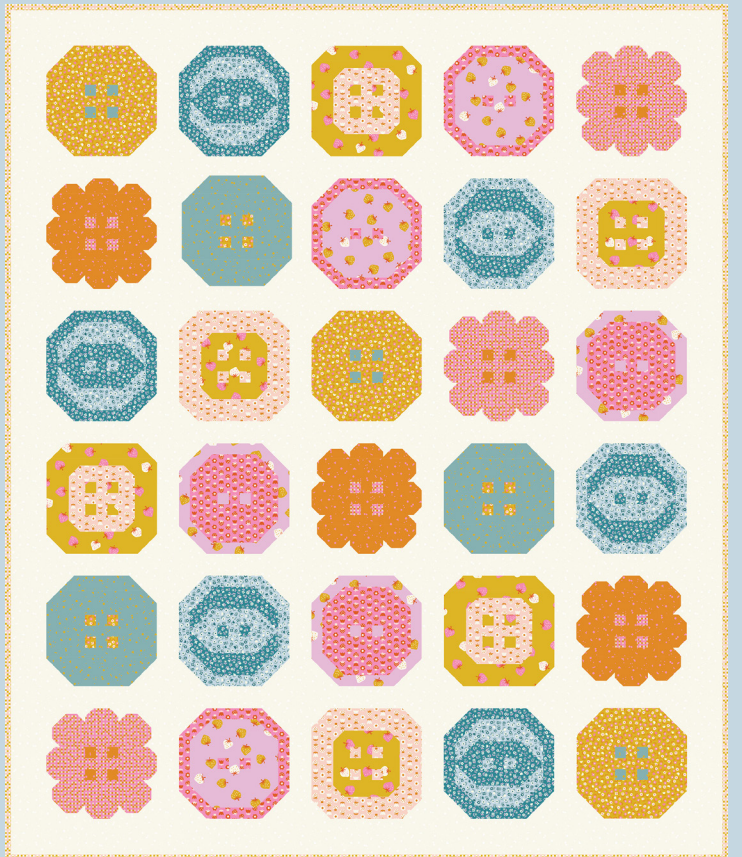

TURQUOISE RS5027 72M

FO FRIENDLY!

FO FRIENDLY!

MC0 015 Megan Collins | Stars Above

72" x 90" KTO 174 Kitchen Table Quilting | The Erica

70" x 92" LSM 113 Love Sew Modern |

PHM 24

Penelope Handmade
Gables

68" x 68"

FO FRIENDLY!

Shroom Garden 64" x 64" MM 024 Modernly Morgan | Stardrops 60" x 72" BNB 2320 Branch & Blume | Swift 64" x 80"

TRQ 105 The Retro Quilter | Poppin Posies 60" x 72" PPP 38 Pen and Paper Patterns | Buttoned Up 65" x 77"