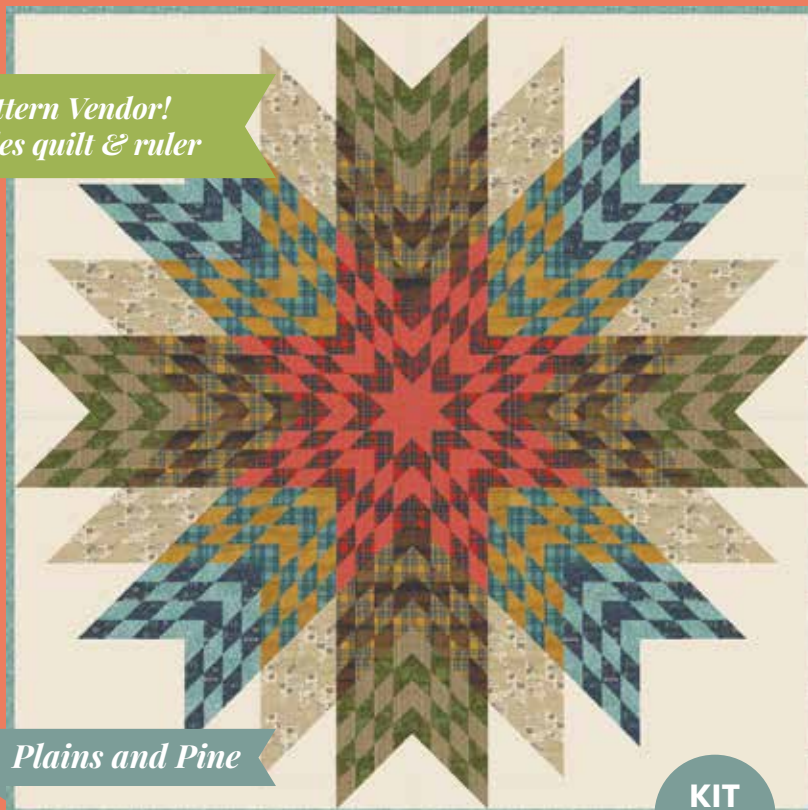

CATHE HOLDEN'S

OUTDOORSY

[Click Here To Shop This Collection!](#)

*New Pattern Vendor!
Kit includes quilt & ruler*

Plains and Pine

PP 001 Big Sky Star
85" x 85"

**KIT
7380**

RN12525 Omnigrip Ruler
2.5" x 12.5"
Included in Kit!