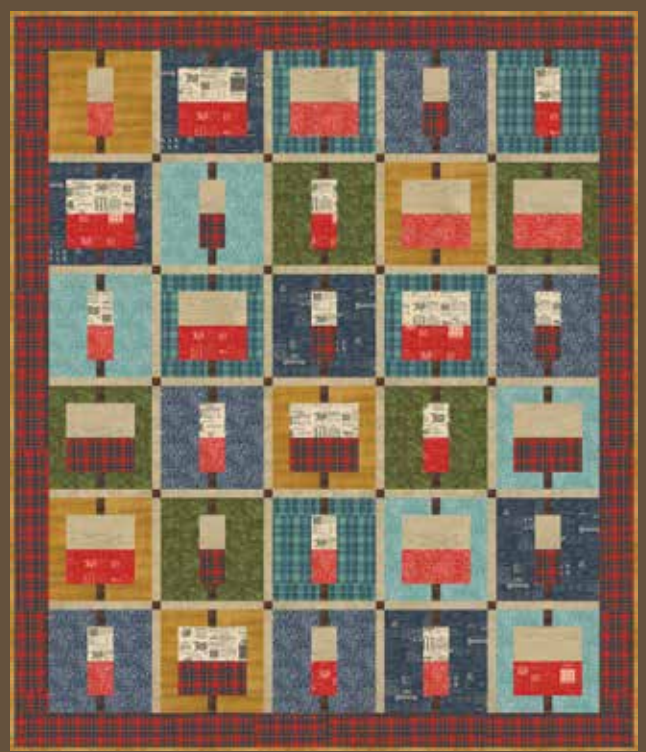

CATHE HOLDEN'S

OUTDOORSY

[Click Here To Shop This Collection!](#)

*New Pattern Vendor!
Kit includes quilt & ruler*

Plains and Pine

PP 001 Big Sky Star
85" x 85"

**KIT
7380**

RN12525 Omnigrip Ruler
2.5" x 12.5"
Included in Kit!

Cathe Holden's Outdoorsy collection celebrates the simple pleasures of recreation and relaxation outside in the fresh air - whether it's a hike in the hills, a picnic in the park, or a weekend in the woods. It's your fabric field guide to spending time in the great outdoors featuring campfire blanket tartan plaids, soft forest moss, camp and travel mementos, vintage park postcards, beautiful bird species, speckled enamelware, weathered wood and wicker, and old-time fishing tackle. May nature and nostalgia inspire new adventures in your sewing and craft creations.

moda FABRICS + SUPPLIES® **AUGUST DELIVERY**

Crabtree Arts Collective

CAC 110 Take a Hike
70" x 80"

WEB PATTERN - Bobbers
72" x 85"

CATHE HOLDEN'S  OUTDOORSY

WINTER WHITE
30150 426

NATURAL
30150 530

DAWN
30150 533

SCARLET
30150 365

OLIVENITE
30150 498

AVALANCHE
30150 84

PICNIC
30150 175

GRUNGE COORDINATES

7384 11

7386 12

7389 12