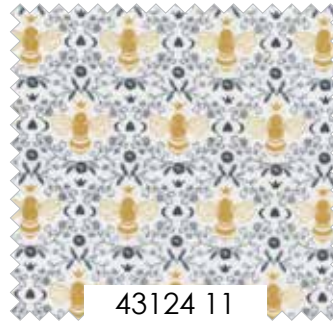

MARCH DELIVERY

moda FABRICS + SUPPLIES®

SFR 0003 Queen Bee 83" x 78"

**KIT
43120**

SFR 0004 Midnight Blooms 78" x 78"

Set of 3 Tea Towels

FS 1009 Mul 4 18" x 27"

Needle Minder

FSR QB Min 3
Queen Bee Needle Minder

SFR 0005 Garden Trellis Light 60" x 60"

Coach House Designs

CHD 2137 Market Day 60" x 70"

It's Sew Emma

ISE 255 Evening Primrose
72" x 72"

Midnight in the Garden Sweetfire Road

OFF WHITE
9900 200

BUBBLE GUM
9900 88

BELLA SOLID COORDINATES

moda FABRICS + SUPPLIES® MARCH DELIVERY

Midnight in the Garden Sweetfire Road

43125 11

43124 21

43122 12