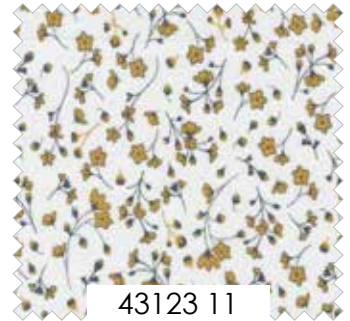

MARCH DELIVERY

moda FABRICS + SUPPLIES®

SFR 0003 Queen Bee 83" x 78"

**KIT
43120**

SFR 0004 Midnight Blooms 78" x 78"

Set of 3 Tea Towels

FS 1009 Mul 4 18" x 27"

Needle Minder

FSR QB Min 3
Queen Bee Needle Minder

SFR 0005 Garden Trellis Light 60" x 60"

Coach House Designs

CHD 2137 Market Day 60" x 70"

It's Sew Emma

ISE 255 Evening Primrose
72" x 72"

Midnight in the Garden Sweetfire Road

OFF WHITE
9900 200

BUBBLE GUM
9900 88

BELLA SOLID COORDINATES

moda FABRICS + SUPPLIES® MARCH DELIVERY

Midnight in the Garden Sweetfire Road

43125 11

43124 21

43122 12