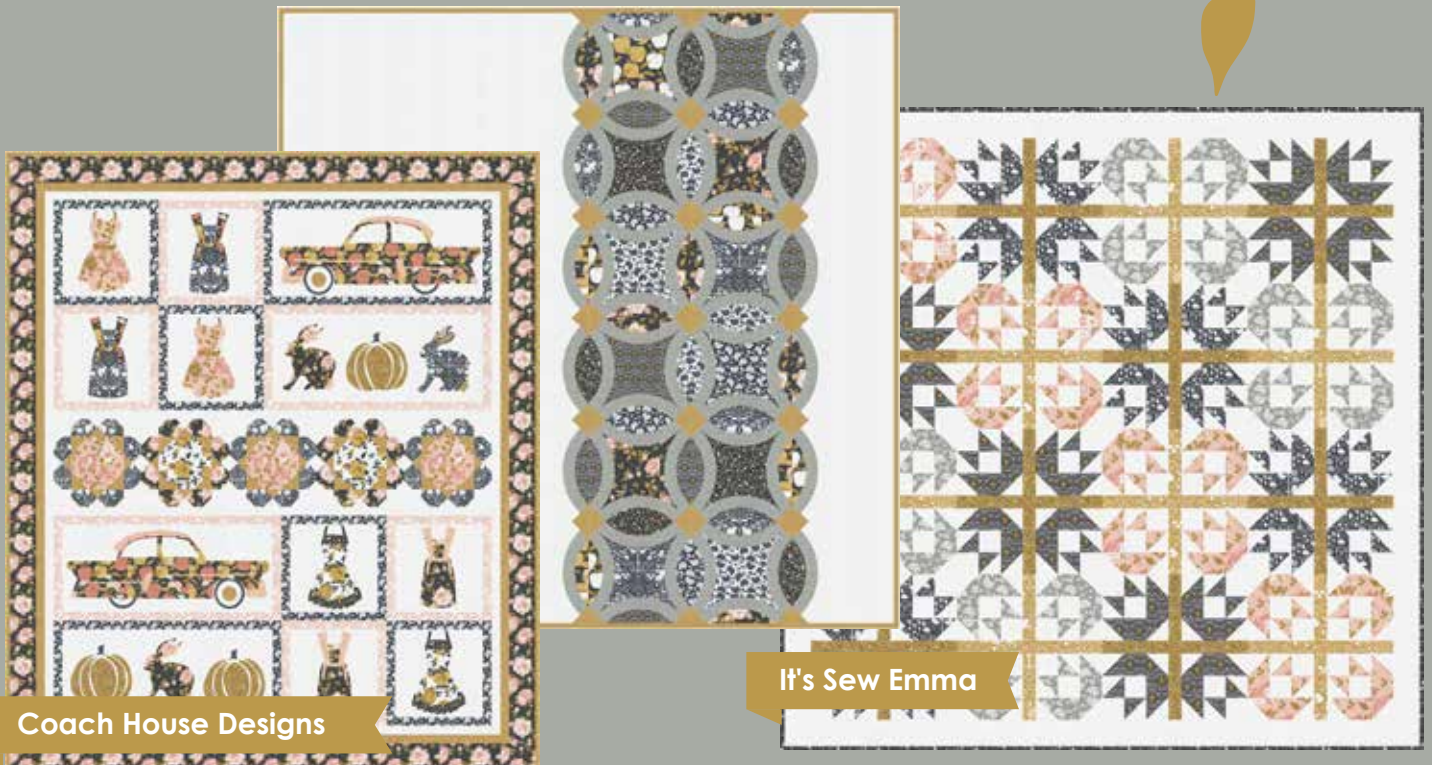

SFR 0005 Garden Trellis Light 60" x 60"