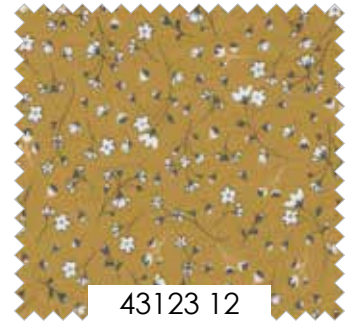

Midnight in the Garden Sweetfire Road

43122 12

43120

Asst. 15

Asst. 10

AB

F8

JR

LC

MC

PP

KIT

MARCH DELIVERY

•27 Prints •100% Premium Cotton

JR's, LC's, MC's & PP's include 27 skus plus two each of 43120, 43122, 43123 & 43124.