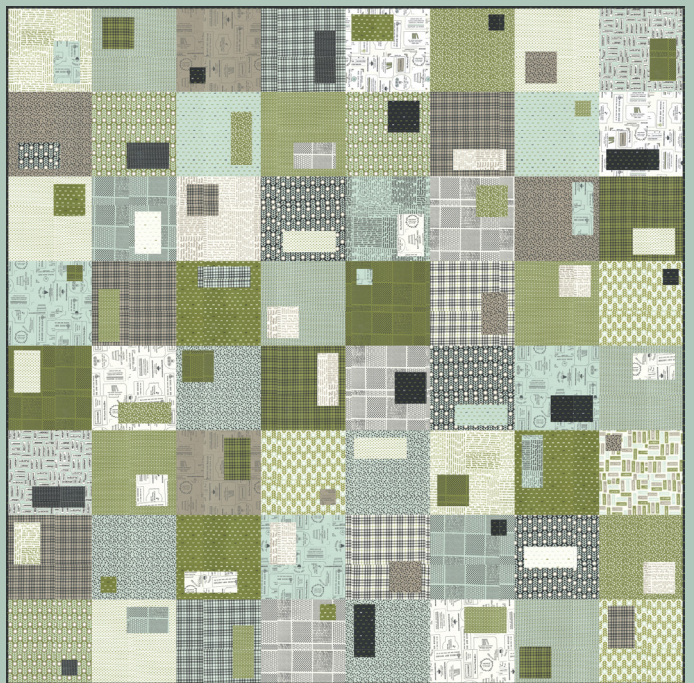

MAIN ST

Sweetwater

When we designed “Main Street”, we had no idea that our very own Main Street in our small town of Fort Morgan, Colorado was about to be selected for a huge, made for TV renovation by a national television show. Even though they really didn’t want or need our help and ideas (sigh), we are so excited to see what they do with our little hometown. Whether you grew up in the big city or a town of 300, everyone has a “Main Street”. From the street signs, to the shop names, to the simple, calming color palette, this line just feels like home. We can’t wait for the TV show, but we are even more excited for the fabric collection.

OCTOBER DELIVERY

moda
FABRICS + SUPPLIES®

SW P306 City Center 69" x 69" AB Friendly

SW P307 Mixed Bag 64" x 64" LC Friendly

MAIN ST

Sweetwater

55640 11*

55648 11*

•33 Prints •100% Premium Cotton
 JRs, LCs, MCs & PPs include 33 skus plus two each of 55640-11, 55643, 55645-11, 12 & 15.
 Bella Solid Coordinatates are not included in assortments or precuts.

9900 175 TERRAIN CACTUS
 9900 96 SUPER BLACK
 Bella Solid Coordinatates