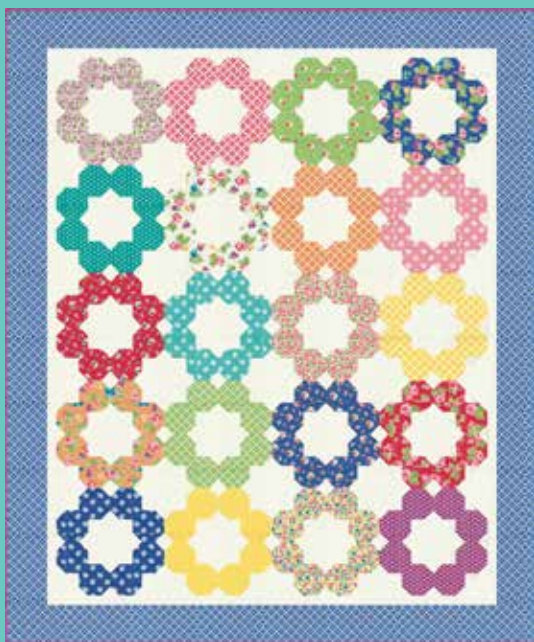

# love, lily

BY APRIL ROSENTHAL OF *prairie grass patterns*

LIFE IS TOUGH MY DARLING, BUT SO ARE YOU. -STEPHANIE HENRY

**PGP 111 Russian Rubix**  
57" x 68"

**PGP 176 Stacked Rainbow**  
66" x 68" LC Friendly

**PGP 173 Go Getter**  
59" x 75" LC Friendly

There's nothing like having a teenage daughter to add color and beauty to your life. Love, Lily is a collection that I worked on with my own daughter, Lily. She worked with me on the prints, helped me curate colors, and delighted me with her ideas for upcoming projects. This collection is a celebration of youth and beauty, strength and tenderness, quirky and cool, smart and silly—all the lovely things I see in my own daughter. We hope you love it as much as we have loved creating it for you. I am so excited to bring this fresh, beautiful collection to you

24116 17

24113 17\*

24111 16

*love, lily* BY APRIL ROSENTHAL OF prairie grass patterns

24112 15\*

24113 15

24116 16

24114 16\*