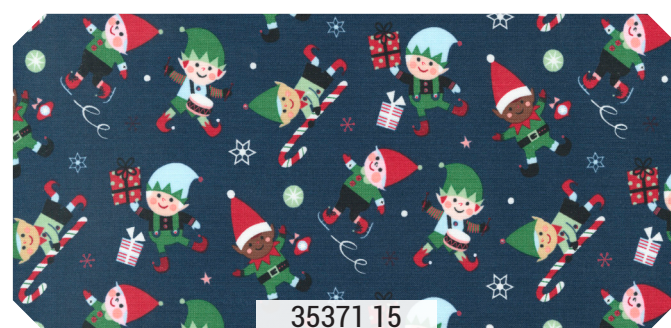

35370 Asst. 15 Asst. 10 AB JR LC MC PP JULY DELIVERY

•22 Prints •100% Premium Cotton  
 JRs, LCs, MCs & PPs include 22 skus plus two each of 35370, 35371, 35372, 35373-11 & 12, 35374-11, 12, 14 & 15, 35375-11 & 12, 35376-11 & 12. Bella Solids are not included in assortments or precuts.