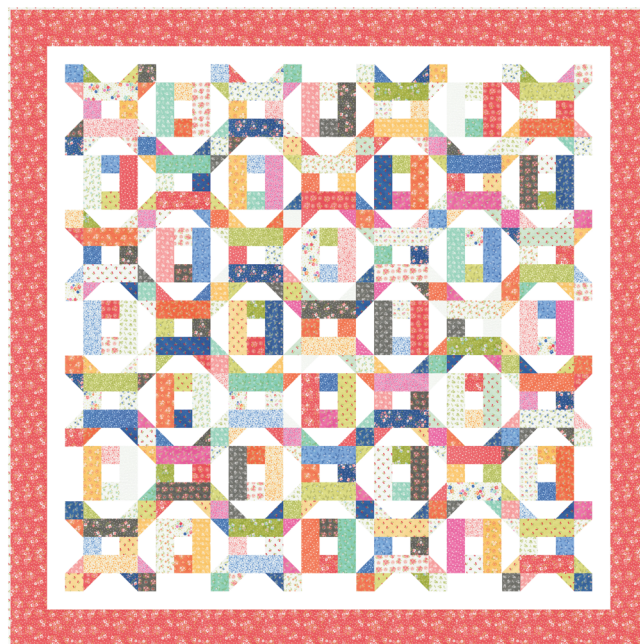

NOVEMBER DELIVERY

•40 Prints •100% Premium Cotton
Precuts include all 40 skus.

KIT
29190

CQ 215 All Around Star 68" x 68" LC Friendly
by Corey Yoder

Cali & Co. by Corey Yoder of Coriander Quilts

CQ 218 Barn Star 8 40" x 40"
by Corey Yoder

CQ 217 Like A Charm 67" x 80" PP Friendly
by Corey Yoder

CQ 101 Dashing 60" x 72" F8 Friendly
by Corey Yoder

CQ 216 Jelly Roll Jackpot 70" x 70" JR Friendly
by Corey Yoder