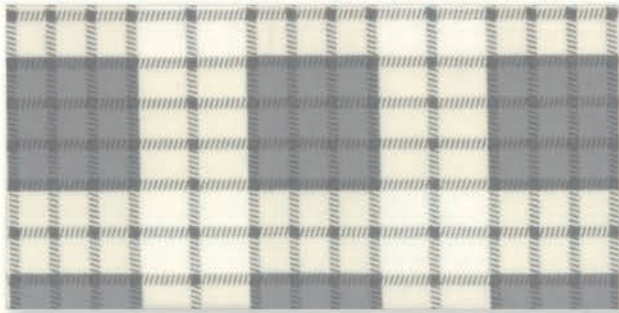

PRIMITIVE GATHERINGS

INTRODUCING FARMHOUSE FLANNELS

modafabrics.com

Order online 24 hrs.

Farmhouse Flannels

PRIMITIVE GATHERINGS

These are the shades of winter in Wisconsin, they're also the palette for farmhouse style. Worn shades of gray, steel, mocha, cream and feather color timeless plaids and stripes on the softest flannel to make Farmhouse Flannels. I use them for quilts and pillows, wool appliqué and home décor. Four shades of Primitive Muslin Flannel complete the collection. Relax, get comfortable and let's stitch.

1270 14F *

1271 17F

1273 17F

1275 12F

1276 14F

1277 14F *

1274 14F *

1272 22F *