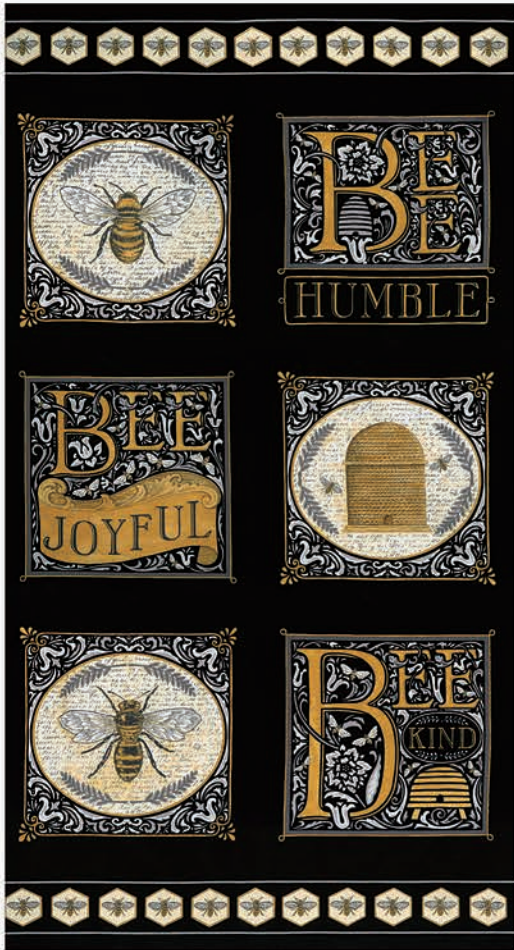

Bee Joyful

Deb Strain

Honeybees and the contribution they provide to our world are endlessly inspiring! Long known as “the angels of agriculture”, honeybees have been a subject in art since ancient Egypt. Coordinating with my past BEE collections, *Bee Joyful* continues presenting everything BEE with gentle words and sayings. Pairing rich, elegant vintage patterns with colors that are contemporary provides an on-trend look to this timeless theme. Whether creating and heirloom quilt or a totebag, *Bee Joyful* will inspire BEE-autiful creations.

19870 13

panel reduced to show detail

Panel measure 24" x 44"

Blocks measure
approx 10" x 10"

19870 12

19870 14

19876 11

19875 14

19872 13

19871 13

19876 15

19874 14

19873 17

19873 14

19876 16

3 Colorways