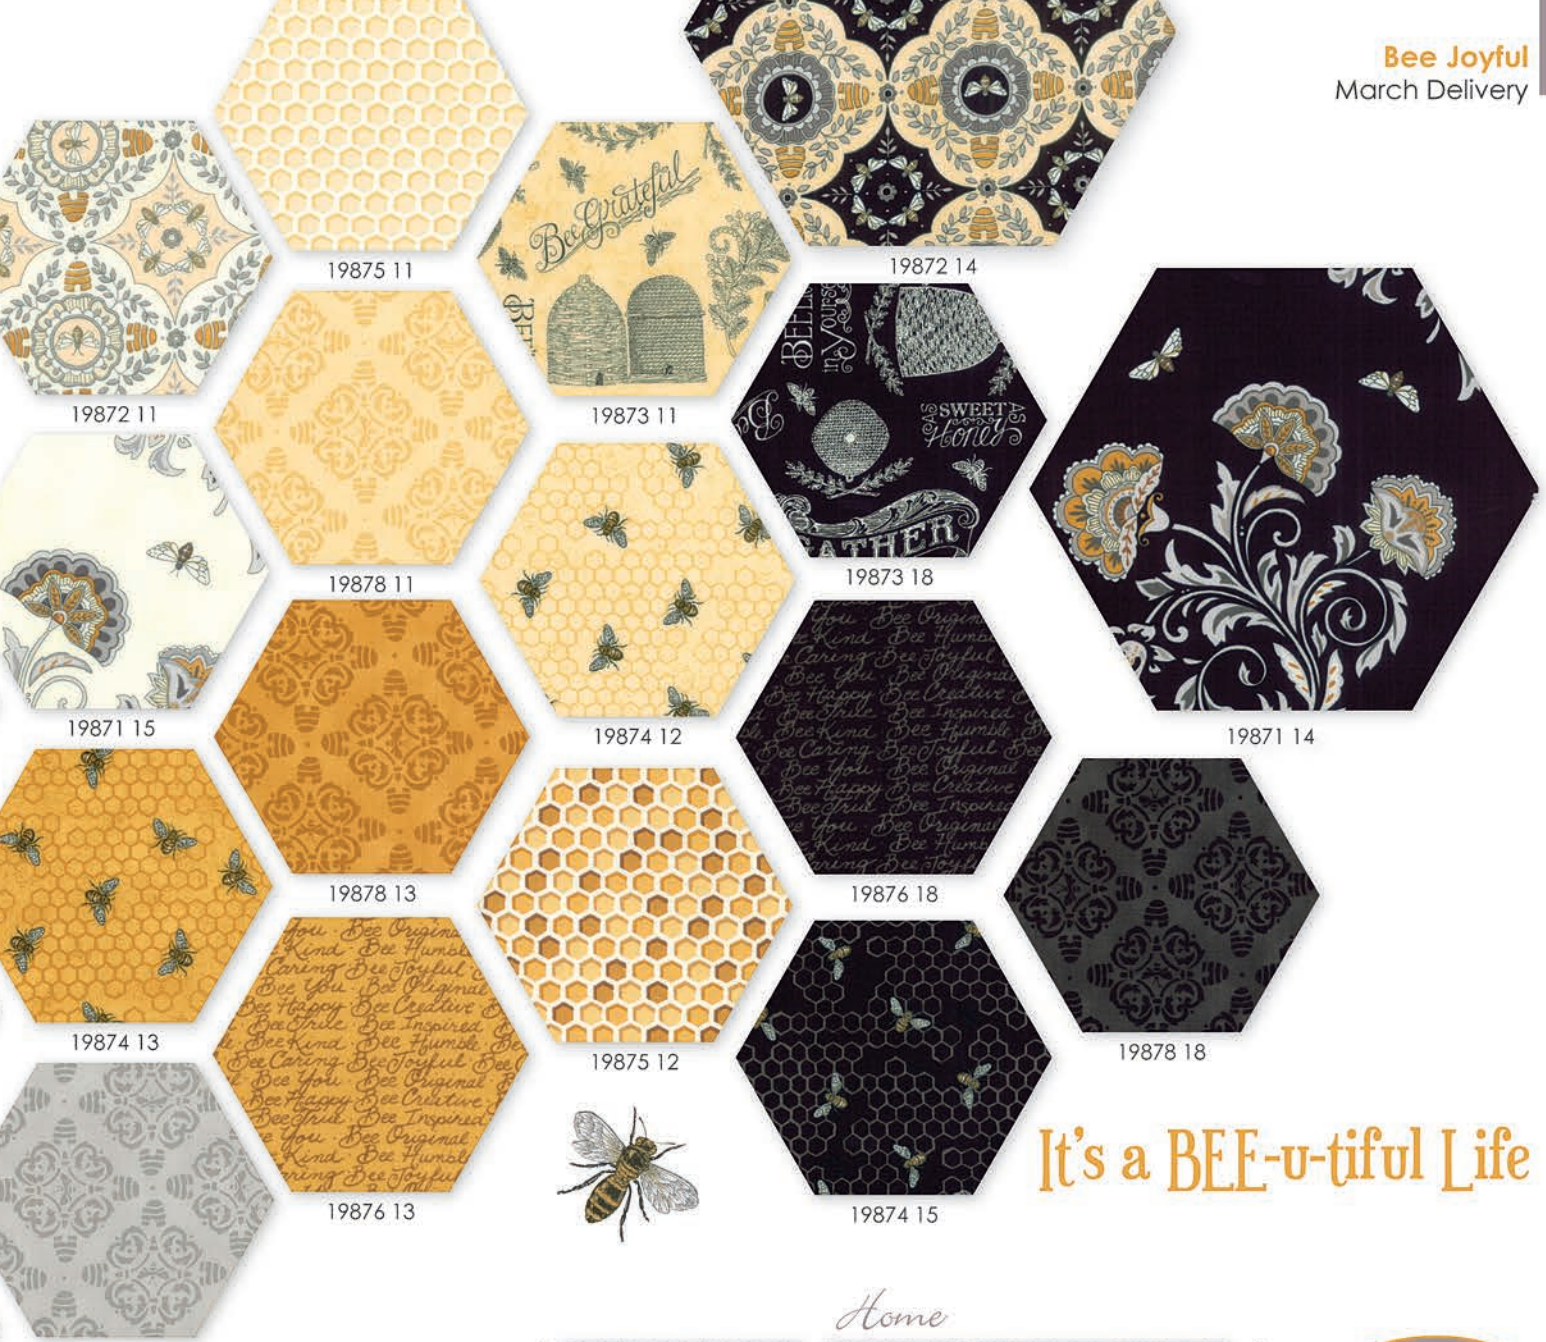

Bee Joyful

Deb Strain

Honeybees and the contribution they provide to our world are endlessly inspiring! Long known as “the angels of agriculture”, honeybees have been a subject in art since ancient Egypt. Coordinating with my past BEE collections, *Bee Joyful* continues presenting everything BEE with gentle words and sayings. Pairing rich, elegant vintage patterns with colors that are contemporary provides an on-trend look to this timeless theme. Whether creating and heirloom quilt or a totebag, *Bee Joyful* will inspire BEE-autiful creations.

19870 13

panel reduced to show detail

Panel measure 24" x 44"

Blocks measure
approx 10" x 10"

19870 12

19870 14

19876 11

19875 14

19872 13

19871 13

19876 15

19874 14

19873 17

19873 14

19876 16

3 Colorways

19875 11

19872 14

19872 11

19873 11

19878 11

19873 18

19871 14

19871 15