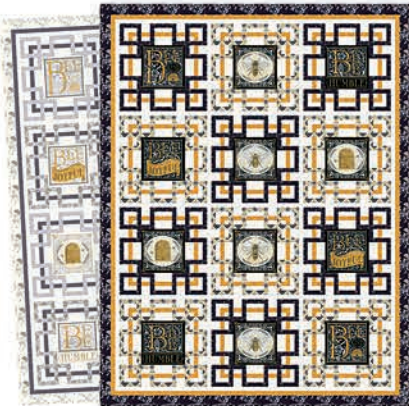

19870 13

panel reduced to show detail

Panel measure 24" x 44"

Blocks measure
approx 10" x 10"

19870 12

19870 14

19876 11

19875 14

19875 11

19872 14

19872 11

19873 11

19878 11

19873 18

19871 14

19871 15

19874 12

19878 13

19876 18

19878 18

19874 13

19875 12

19874 15

19876 13

It's a BEE-u-tiful Life

19878 15

CHD 1822/CHD 1822G
Lattice Work
70" x 91" 2 Color Options

Just Bee

CHD 1821/CHD 1821G
Joyful Banners
Assorted Sizes and Color Options

Home

Welcome

CHD 1823/CHD 1823G
Buzz Buzz
44" x 60"