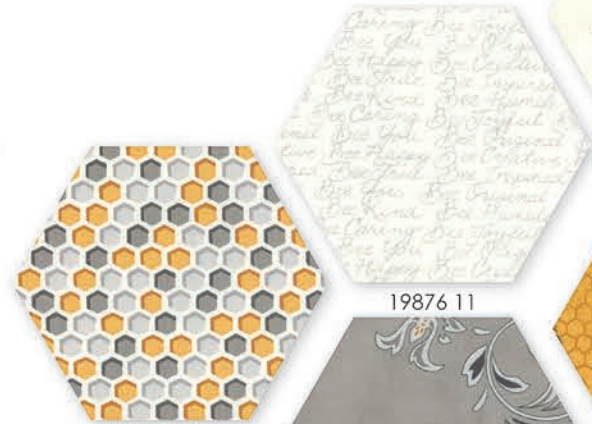

Bee Joyful

Deb Strain

Honeybees and the contribution they provide to our world are endlessly inspiring! Long known as “the angels of agriculture”, honeybees have been a subject in art since ancient Egypt. Coordinating with my past BEE collections, *Bee Joyful* continues presenting everything BEE with gentle words and sayings. Pairing rich, elegant vintage patterns with colors that are contemporary provides an on-trend look to this timeless theme. Whether creating and heirloom quilt or a totebag, *Bee Joyful* will inspire BEE-autiful creations.

19870 13

panel reduced to show detail

Panel measure 24" x 44"

Blocks measure
approx 10" x 10"

19870 12

19870 14

19876 11

19875 14

19872 13

19871 13

19876 15

19874 14

19873 17

19873 14

19876 16

3 Colorways