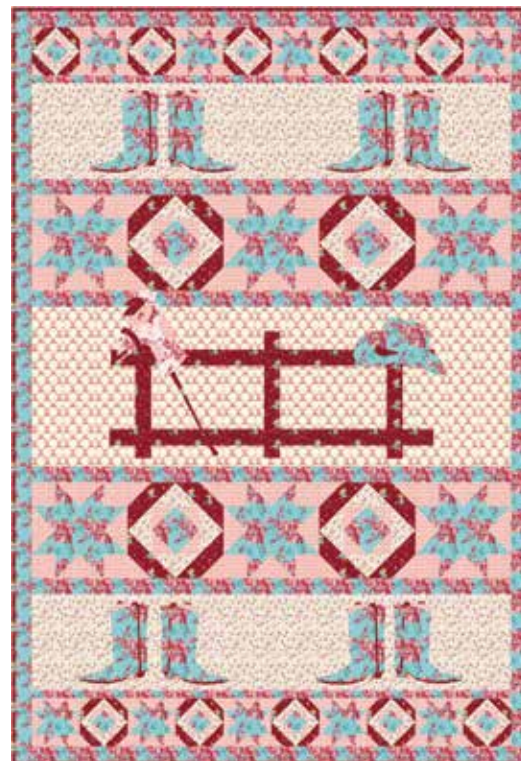

KIT20550 SIH 002/ SIH 002G GIDDY UP 52" X 70"
PATTERN BY STACY IEST HSU

HOWDY

STACY IEST HSU

HOWDY! PULL UP YOUR BOOT STRAPS AND GRAB YOUR FAVORITE COWBOY HAT, THESE CUTE COWPOKES ARE HEADING TO THE CORRAL. ADD A LITTLE BIT OF "WESTERN" STYLE TO YOUR NEXT PROJECT WITH COWBOY BOOTS, HORSESHOES, BANDANAS AND COUNTRY ROSES IN A BEAUTIFULLY VERSATILE COLOR PALETTE.

20557 11 * REDUCED TO SHOW FULL PANEL. PANEL MEASURES 36"X 44".

Fall 2017

20559 13 *

20556 12

20558 23 *

20555 22 *

20559 23

HOWDY

STACY IEST HSU

CHD 1651 / CHD 1651G COWPOKES — BOY 64" X 94"
 PATTERN BY COACH HOUSE DESIGN

20558 15 *

20555 15

20556 15 *

20553 21

20554 11

20554 15 *

20551 15

20552 15

HOWDY

STACY IEST HSU

CHD 1651/CHD 1651G COWPOKES — GIRL 64" X 94"
PATTERN BY COACH HOUSE DESIGN

HOWDY

STACY IEST HSU

20550 11 * REDUCED TO SHOW FULL PANEL. PANEL MEASURES 36"X 44".