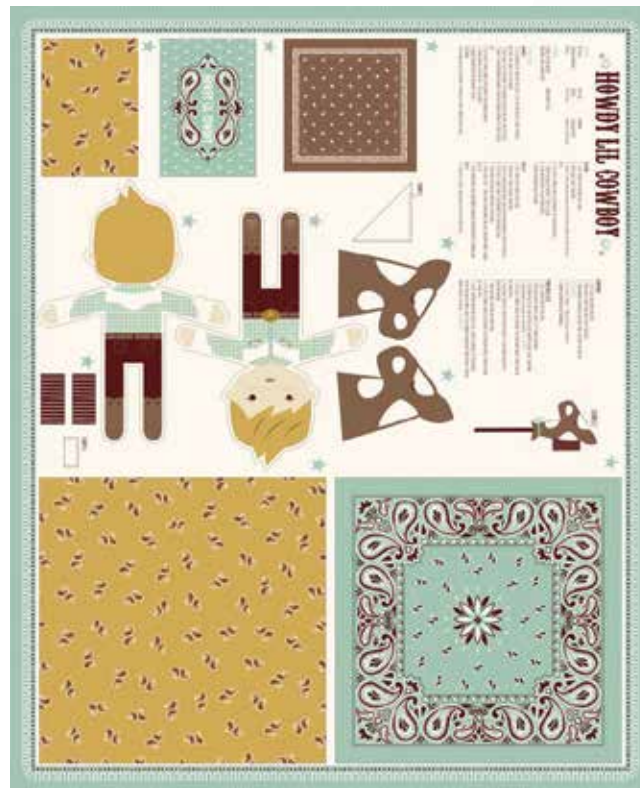

KIT20550 SIH 002/ SIH 002G GIDDY UP 52" X 70"
PATTERN BY STACY IEST HSU

HOWDY

STACY IEST HSU

HOWDY! PULL UP YOUR BOOT STRAPS AND GRAB YOUR FAVORITE COWBOY HAT, THESE CUTE COWPOKES ARE HEADING TO THE CORRAL. ADD A LITTLE BIT OF "WESTERN" STYLE TO YOUR NEXT PROJECT WITH COWBOY BOOTS, HORSESHOES, BANDANAS AND COUNTRY ROSES IN A BEAUTIFULLY VERSATILE COLOR PALETTE.

HOWDY

STACY IEST HSU

20558 11

20553 22 *

20555 21 *

20559 15 *

20556 23

20553 15 *

20557 11 * REDUCED TO SHOW FULL PANEL. PANEL MEASURES 36"X 44".

Fall 2017

20559 13 *

20556 12

20558 23 *

20555 22 *

20559 23

HOWDY

STACY IEST HSU

CHD 1651 / CHD 1651G COWPOKES — BOY 64" X 94"
 PATTERN BY COACH HOUSE DESIGN

20558 15 *

20555 15

20556 15 *

20553 21

20554 11

20554 15 *