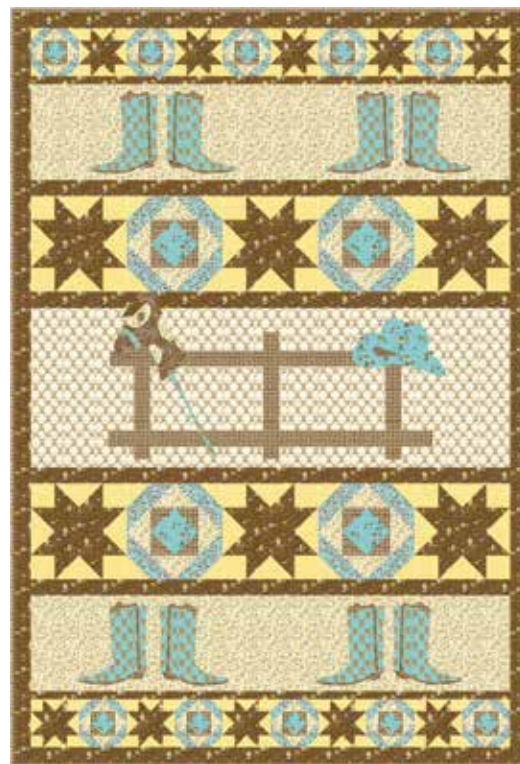

KIT20550 SIH 002/ SIH 002G GIDDY UP 52" X 70"
PATTERN BY STACY IEST HSU

HOWDY

STACY IEST HSU

HOWDY! PULL UP YOUR BOOT STRAPS AND GRAB YOUR FAVORITE COWBOY HAT, THESE CUTE COWPOKES ARE HEADING TO THE CORRAL. ADD A LITTLE BIT OF "WESTERN" STYLE TO YOUR NEXT PROJECT WITH COWBOY BOOTS, HORSESHOES, BANDANAS AND COUNTRY ROSES IN A BEAUTIFULLY VERSATILE COLOR PALETTE.

20557 11 * REDUCED TO SHOW FULL PANEL. PANEL MEASURES 36"X 44".

Fall 2017

20559 13 *

20556 12

20558 23 *

20555 22 *

20559 23

HOWDY

STACY IEST HSU

CHD 1651 / CHD 1651G COWPOKES — BOY 64" X 94"
 PATTERN BY COACH HOUSE DESIGN

20558 15 *

20555 15

20556 15 *

20553 21

20554 11

20554 15 *