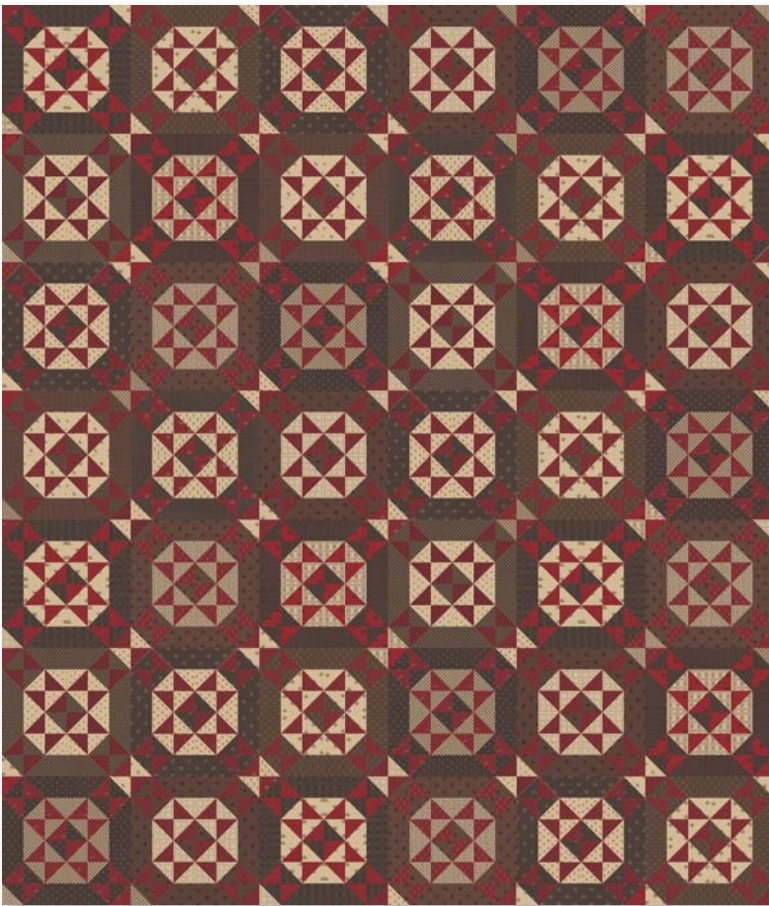

1163 18 \*

1164 18

1161 18

1166 18

**A** tiny vintage bird print taken from an antique quilt was the inspiration for this new collection from Primitive Gatherings. *Songbird Gatherings* is comprised of warm reds, milk and dark chocolate browns, along with creamy light colors that complete this timeless color palette of vintage reproduction prints. Gather them all up and create wonderful quilts from the past.

*Did you know?*

**FRIVOLS®**

Songbird Gatherings is featured as Frivol 7! February Delivery.

Bark

1165 17 \*

Bark

1167 18 \*

Bark

1168 18

Bark

1162 17 \*

Sparrow

1164 15 \*

Bark

1163 17

Sparrow

1165 15 \*

Sparrow

1160 15 \*

Sparrow

1161 16

Sparrow

1162 15

Tan Bark