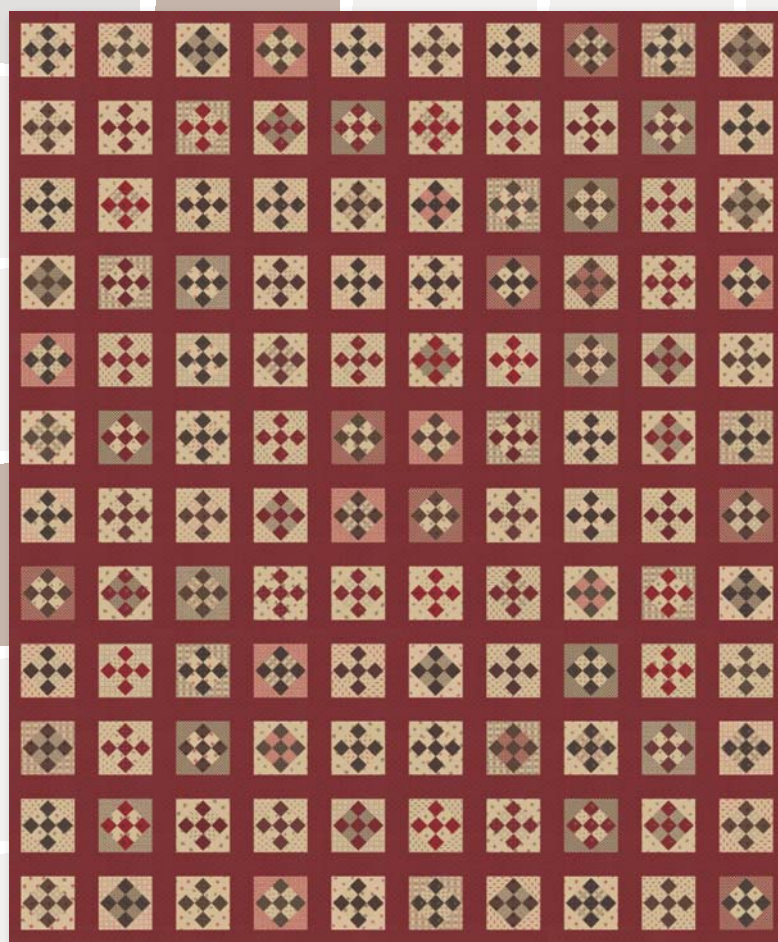

# PRIMITIVE GATHERINGS

**PRI 515 / PRI 515G**  
Nine Patch Melody  
Size: 65" x 78"

**PRI 516 / PRI 516G**  
Whirlwind Flight  
Size: 72.5" x 81.5"

Patterns shown are  
created by  
Primitive Gatherings.

1163 18 \*

1164 18

1161 18

1166 18

**A** tiny vintage bird print taken from an antique quilt was the inspiration for this new collection from Primitive Gatherings. *Songbird Gatherings* is comprised of warm reds, milk and dark chocolate browns, along with creamy light colors that complete this timeless color palette of vintage reproduction prints. Gather them all up and create wonderful quilts from the past.